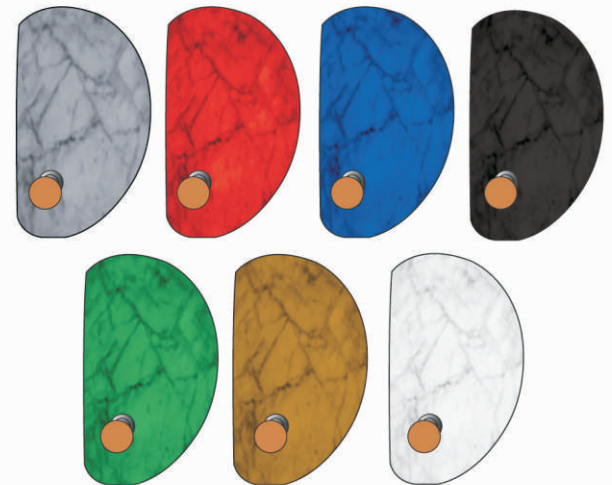

100% scale

QUICK TEMPLATE - EPP

Print Area
1.25in. x 1.25in.
3.17cm. x 3.17cm.

EXECUTIVE PAPERWEIGHT

This classic mallet putter paperweight is the perfect executive gift or golf tournament award. Hand crafted with a soft face milled brass and marbled highly polished polymer, this desktop gift will proudly display any keepsake golf ball or company logo ball.

EXECUTIVE PAPERWEIGHT

Putter Diameter

Print area

EXECUTIVE PAPERWEIGHT COLORS

5 COLOR MAXIMUM

	PMS	MATCH	CLOSEST AVAILABLE
1 _____	_____	<input type="checkbox"/>	<input type="checkbox"/>
2 _____	_____	<input type="checkbox"/>	<input type="checkbox"/>
3 _____	_____	<input type="checkbox"/>	<input type="checkbox"/>
4 _____	_____	<input type="checkbox"/>	<input type="checkbox"/>
5 _____	_____	<input type="checkbox"/>	<input type="checkbox"/>