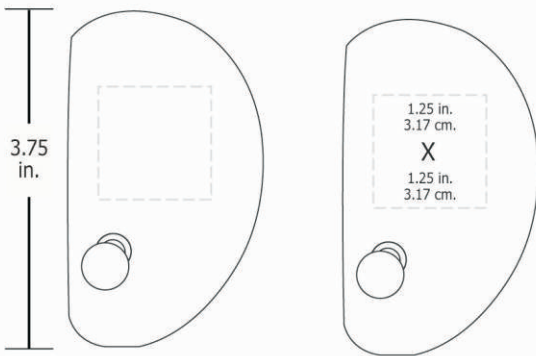

100% scale

QUICK TEMPLATE - EPP

Print Area
1.25in. x 1.25in.
3.17cm. x 3.17cm.

EXECUTIVE PAPERWEIGHT

This classic mallet putter paperweight is the perfect executive gift or golf tournament award. Hand crafted with a soft face milled brass and marbled highly polished polymer, this desktop gift will proudly display any keepsake golf ball or company logo ball.

EXECUTIVE PAPERWEIGHT

Putter Diameter

Print area

EXECUTIVE PAPERWEIGHT COLORS

5 COLOR MAXIMUM

	PMS	MATCH	CLOSEST AVAILABLE
1 _____	_____	<input type="checkbox"/>	<input type="checkbox"/>
2 _____	_____	<input type="checkbox"/>	<input type="checkbox"/>
3 _____	_____	<input type="checkbox"/>	<input type="checkbox"/>
4 _____	_____	<input type="checkbox"/>	<input type="checkbox"/>
5 _____	_____	<input type="checkbox"/>	<input type="checkbox"/>