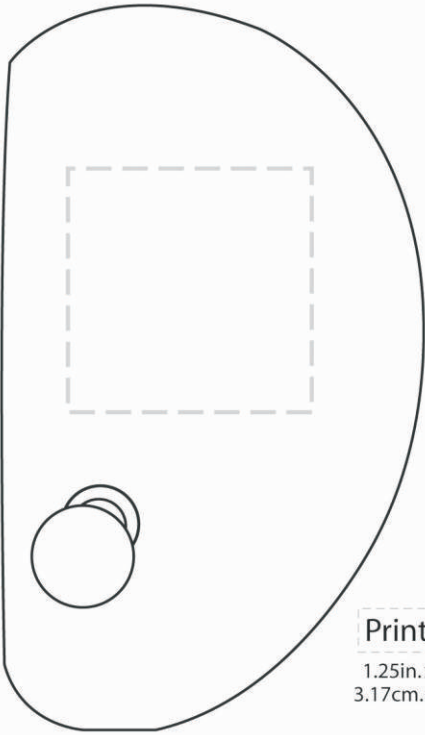

100% scale

# QUICK TEMPLATE - EPP

**Print Area**  
1.25in. x 1.25in.  
3.17cm. x 3.17cm.

### EXECUTIVE PAPERWEIGHT

Putter Diameter

Print area