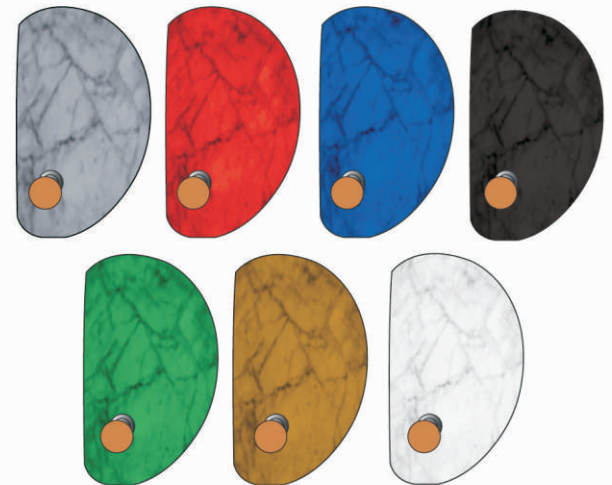

EXECUTIVE PAPERWEIGHT COLORS

5 COLOR MAXIMUM

	PMS	MATCH	CLOSEST AVAILABLE
1 _____	_____	☐	☐
2 _____	_____	☐	☐
3 _____	_____	☐	☐
4 _____	_____	☐	☐
5 _____	_____	☐	☐

LINKSWALKER
linkswalkerpromotions.com

SAGE/68236
asi/68301