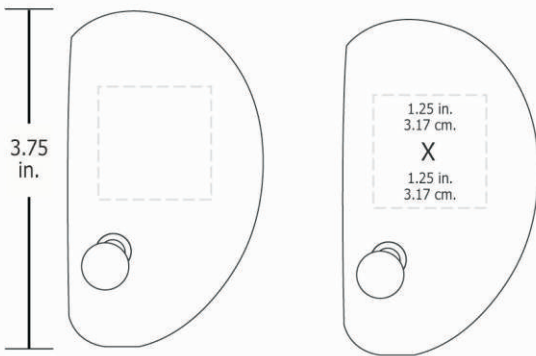

100% scale

# QUICK TEMPLATE - EPP

**Print Area**  
1.25in. x 1.25in.  
3.17cm. x 3.17cm.

### EXECUTIVE PAPERWEIGHT

Putter Diameter

Print area