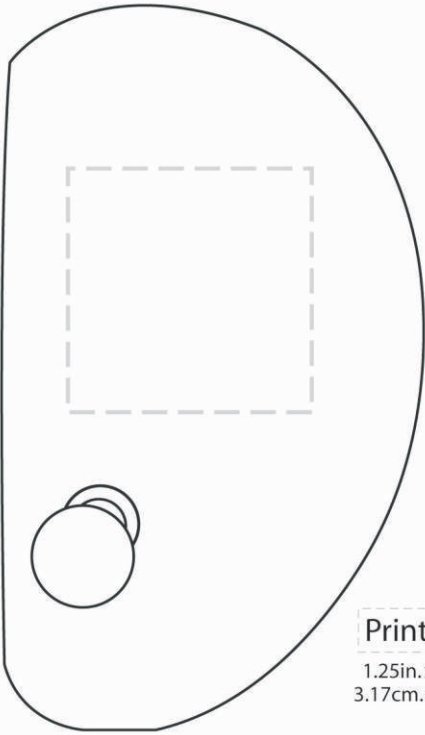

100% scale

QUICK TEMPLATE - EPP

Print Area
1.25in. x 1.25in.
3.17cm. x 3.17cm.

EXECUTIVE PAPERWEIGHT

This classic mallet putter paperweight is the perfect executive gift or golf tournament award. Hand crafted with a soft face milled brass and marbled highly polished polymer, this desktop gift will proudly display any keepsake golf ball or company logo ball.

EXECUTIVE PAPERWEIGHT

Putter Diameter

Print area

EXECUTIVE PAPERWEIGHT COLORS

5 COLOR MAXIMUM

	PMS	MATCH	CLOSEST AVAILABLE
1 _____	_____	<input type="checkbox"/>	<input type="checkbox"/>
2 _____	_____	<input type="checkbox"/>	<input type="checkbox"/>
3 _____	_____	<input type="checkbox"/>	<input type="checkbox"/>
4 _____	_____	<input type="checkbox"/>	<input type="checkbox"/>
5 _____	_____	<input type="checkbox"/>	<input type="checkbox"/>