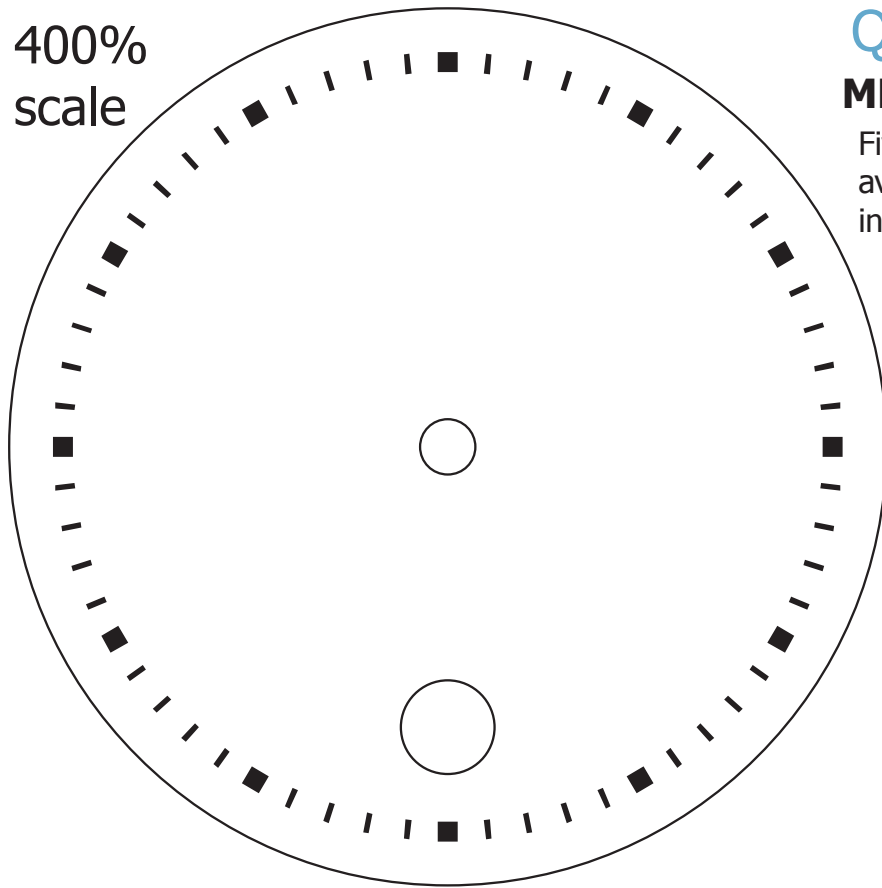

400%
scale

QUICK TEMPLATE - MENS

MEN'S GAMEDAY DIAL WATCHES*

Five spot color capabilities, four color process is available. Gameday dial watches are available in 8 distinct styles. Competitors watch styles have 12 colored bezels to pick from.