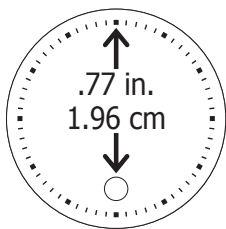

DIAL Printable Area

5 COLORS MAXIMUM

	PMS	MATCH	CLOSEST AVAILABLE
1 _____	_____	☐	☐
2 _____	_____	☐	☐
3 _____	_____	☐	☐
4 _____	_____	☐	☐
5 _____	_____	☐	☐