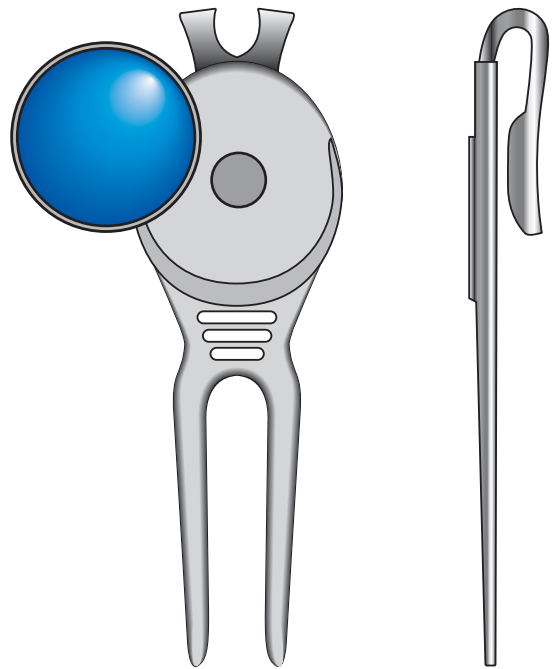

400% scale

QUICK TEMPLATE - KTOOL

Image Safe Area

KOOL TOOL DIVOT TOOL

Spot color printed graphics on domed epoxy metallic ball marker in nine brilliant colors, which is removable. The body of the divot tool is nickel plating with matte finish.

Kooltool

100% scale

BALL MARKER

Marker Diameter

Print Area

Domed Ball Marker Colors

Black

Orange

Hunter Green

Royal Blue

White

Navy Blue

Red

Garnet

Purple

Front Face