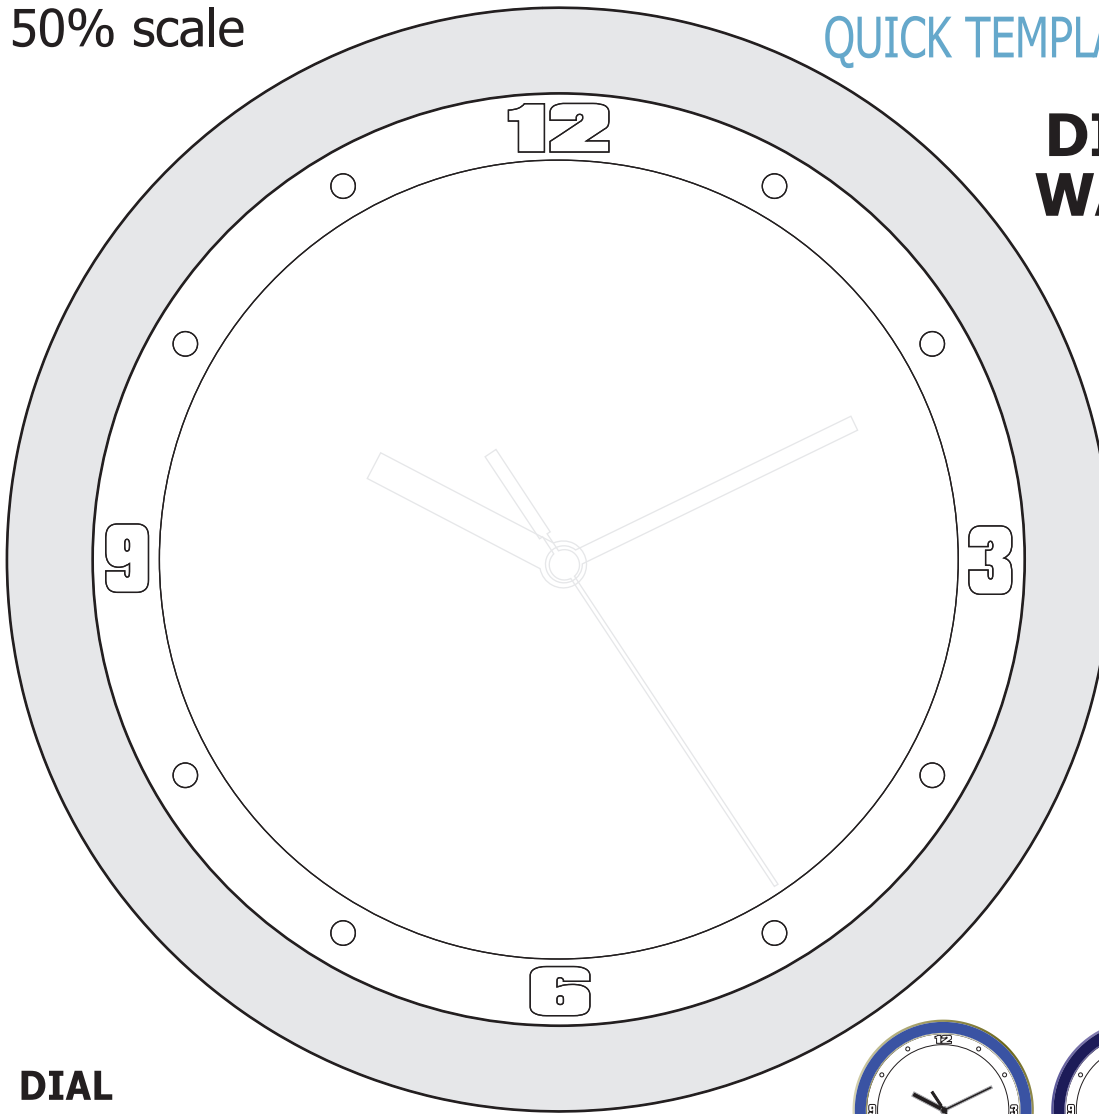

50% scale

## DIMENSION WALL CLOCK

Four Color Process output with your choice of 11 bezel colors. Glass crystal with white ring. Numerals on crystal show underlying dial image.

### DIAL

Printable Diameter

Visible Area

outer area shows through glass numerals

### CRYSTAL