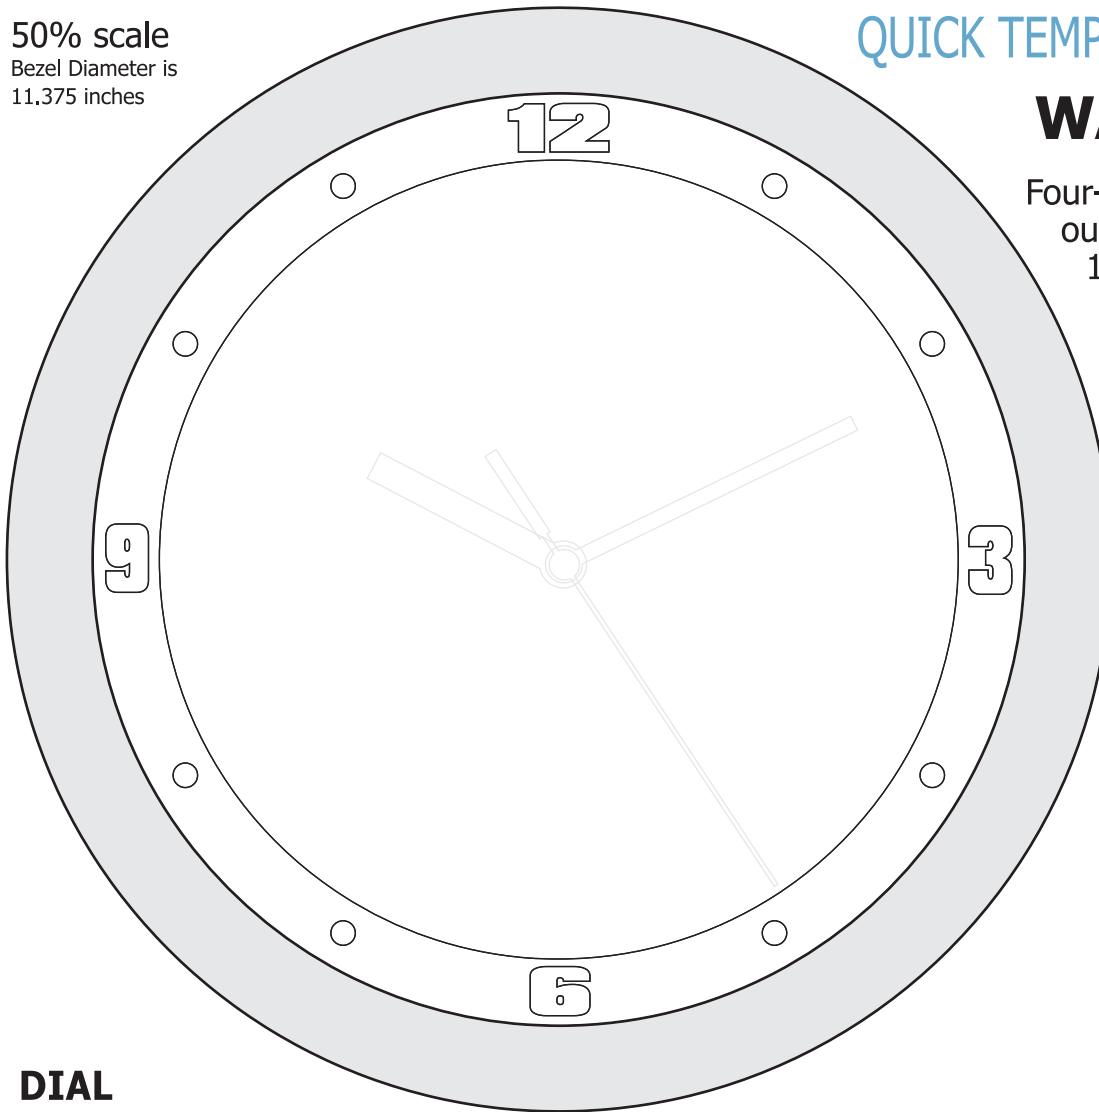

50% scale
 Bezel Diameter is
 11.375 inches

QUICK TEMPLATE - WCLOCK

WALL CLOCK

Four-Color Process digital output with your choice of 11 bezel colors. Glass crystal with white ring. Numerals on crystal show underlying dial image. Choice of black or brushed metal hour and minute hands.

- Color Coordinated Matte Textured Bezel
- ClearView Color Accented Indexes
- Premium Mineral Glass Crystal
- Quartz Accurate Movement
- Exclusive 1 Year Warranty

DIAL

Printable Diameter

Visible Area

CRYSTAL