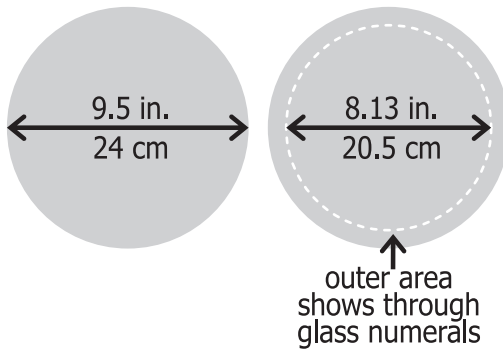

50% scale
Bezel Diameter is
11.375 inches

QUICK TEMPLATE - WCLOCK

WALL CLOCK

Four-Color Process digital output with your choice of 11 bezel colors. Glass crystal with white ring. Numerals on crystal show underlying dial image. Choice of black or brushed metal hour and minute hands.

- Color Coordinated Matte Textured Bezel
- ClearView Color Accented Indexes
- Premium Mineral Glass Crystal
- Quartz Accurate Movement
- Exclusive 1 Year Warranty

DIAL

Printable Diameter

Visible Area

CRYSTAL

BEZEL OPTIONS

LINKSWALKER
linkswalkerpromotions.com

SAGE/68236
asi/68301