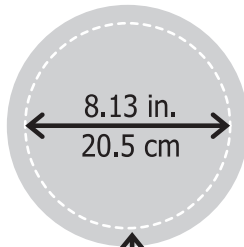

50% scale

## DIMENSION WALL CLOCK

Four Color Process output with your choice of 11 bezel colors. Glass crystal with white ring. Numerals on crystal show underlying dial image.

### DIAL

Printable Diameter

Visible Area

outer area shows through glass numerals