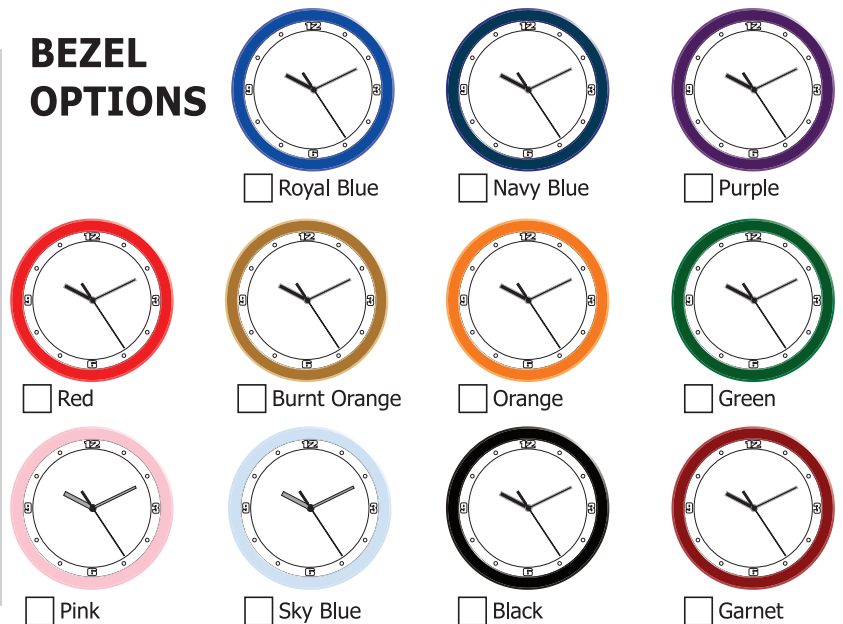

BEZEL OPTIONS

LINKSWALKER
linkswalkerpromotions.com

SAGE/68236
asi/68301