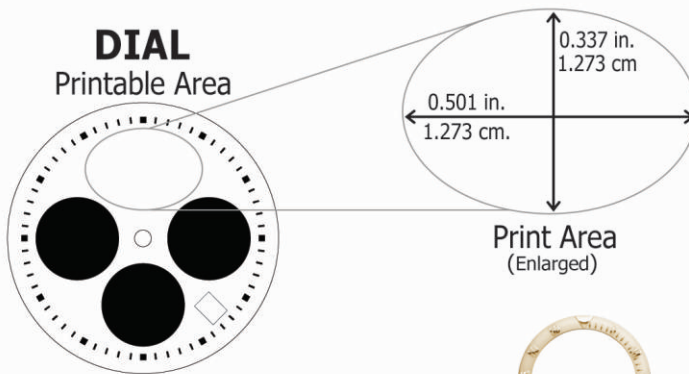

400%
scale

QUICK TEMPLATE - COMPCRO

COMPETITOR CHRONOGRAPH WATCH DIAL

5 Spot Color Capabilities. Four Color Process is available. Competitor Chronograph's come with 11 colored bezel options.

Watch

BEZEL OPTIONS