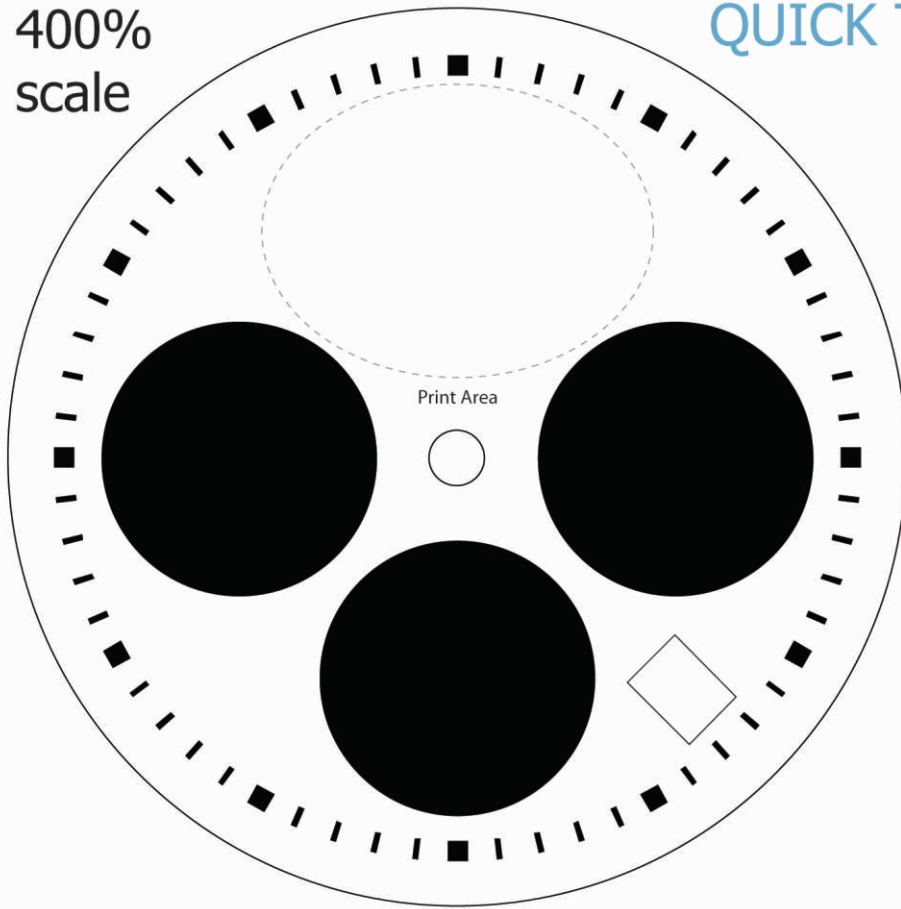

400%
scale

QUICK TEMPLATE - COMPCRO

COMPETITOR CHRONOGRAPH WATCH DIAL

5 Spot Color Capabilities. Four Color Process is available. Competitor Chronograph's come with 11 colored bezel options.

Watch

BEZEL OPTIONS