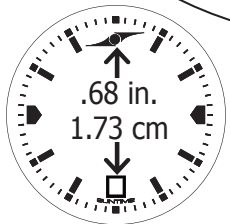

350%
Scale

QUICK TEMPLATE - MENS ANO

MEN'S ANOCHROME DIAL WATCHES

5 Spot Color Capabilities. Four Color Process is available. Anochrome dial watches are available in 8 distinct styles. All styles can come with one of 9 colored dial options.

Dynasty

DIAL
Printable Area

5 COLOR MAXIMUM

PMS

MATCH

CLOSEST AVAILABLE

1	_____	_____	<input type="checkbox"/>	<input type="checkbox"/>
2	_____	_____	<input type="checkbox"/>	<input type="checkbox"/>
3	_____	_____	<input type="checkbox"/>	<input type="checkbox"/>
4	_____	_____	<input type="checkbox"/>	<input type="checkbox"/>
5	_____	_____	<input type="checkbox"/>	<input type="checkbox"/>