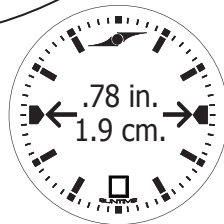

350%
Scale

QUICK TEMPLATE - MENS ANO

MEN'S ANOCHROME DIAL WATCHES

5 Spot Color Capabilities. Four Color Process is available. Anochrome dial watches are available in 8 distinct styles. All styles can come with one of 9 colored dial options.

Dynasty

DIAL
Printable Area

5 COLOR MAXIMUM

PMS

MATCH

CLOSEST AVAILABLE

1	_____	_____	<input type="checkbox"/>	<input type="checkbox"/>
2	_____	_____	<input type="checkbox"/>	<input type="checkbox"/>
3	_____	_____	<input type="checkbox"/>	<input type="checkbox"/>
4	_____	_____	<input type="checkbox"/>	<input type="checkbox"/>
5	_____	_____	<input type="checkbox"/>	<input type="checkbox"/>