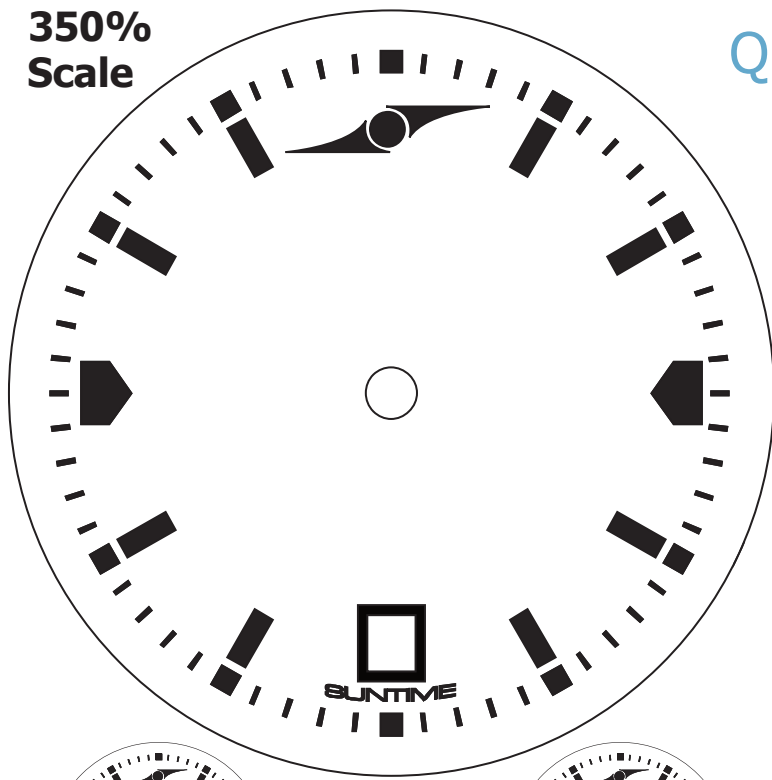

350%
Scale

QUICK TEMPLATE - MENS ANO

MEN'S ANOCHROME DIAL WATCHES

5 Spot Color Capabilities. Four Color Process is available. Anochrome dial watches are available in 8 distinct styles. All styles can come with one of 9 colored dial options.

Dynasty

DIAL
Printable Area

5 COLOR MAXIMUM

PMS

MATCH

CLOSEST AVAILABLE

1	_____	_____	<input type="checkbox"/>	<input type="checkbox"/>
2	_____	_____	<input type="checkbox"/>	<input type="checkbox"/>
3	_____	_____	<input type="checkbox"/>	<input type="checkbox"/>
4	_____	_____	<input type="checkbox"/>	<input type="checkbox"/>
5	_____	_____	<input type="checkbox"/>	<input type="checkbox"/>