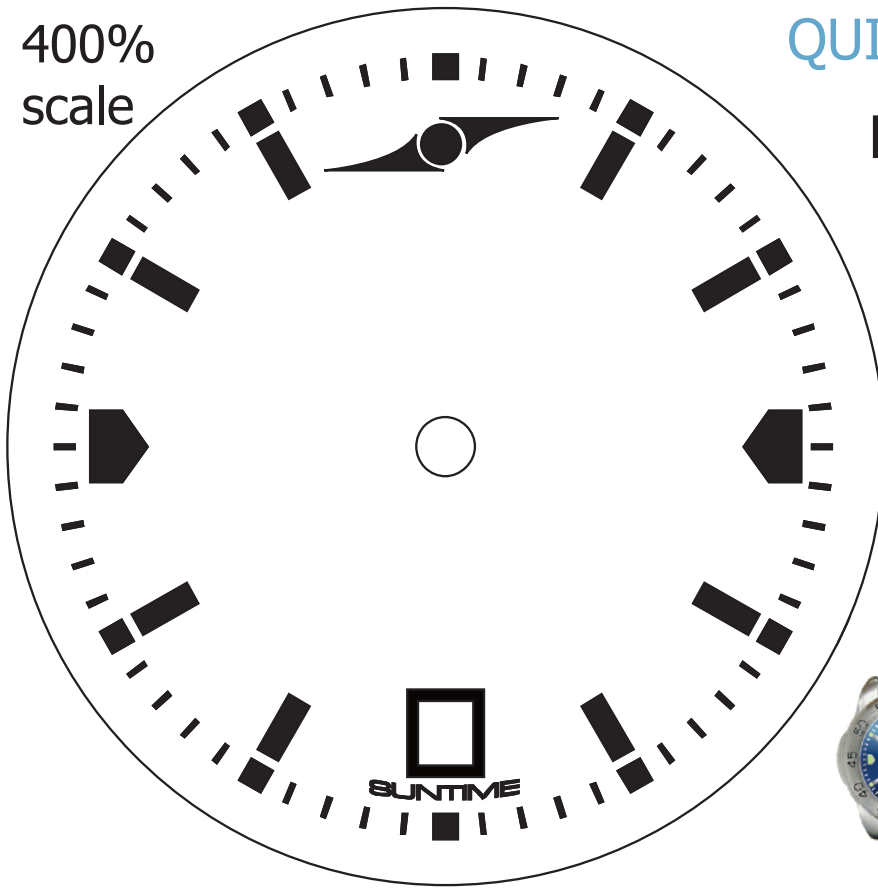

400%  
scale

# QUICK TEMPLATE - MENS

## MEN'S ANOCHROME DIAL WATCHES

5 Spot Color Capabilities. Four Color Process is available. Anochrome dial watches are available in 7 distinct styles. All styles can come with one of 9 colored dial options.