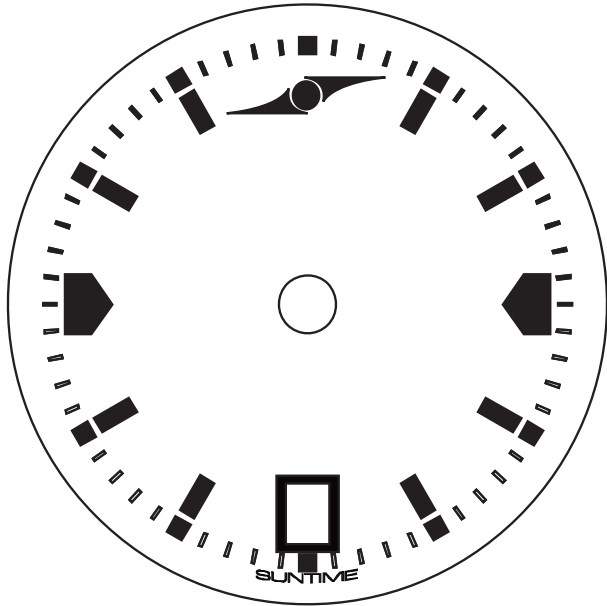

400% scale

QUICK TEMPLATE - LADIES ANO

LADIES ANOCHROME DIAL WATCHES

5 Spot Color Capabilities. Four Color Process is available. AnoChrome dial watches are available in 8 distinct styles. All styles can come with one of 9 colored dial options.

DIAL
Printable Area

WATCH OPTIONS

Sport

Sport Steel

Executive

Dynasty

Eclipse

Competitor

Purple

Burnt Orange

Black

Red

Garnet

Orange

DIAL OPTIONS

Black