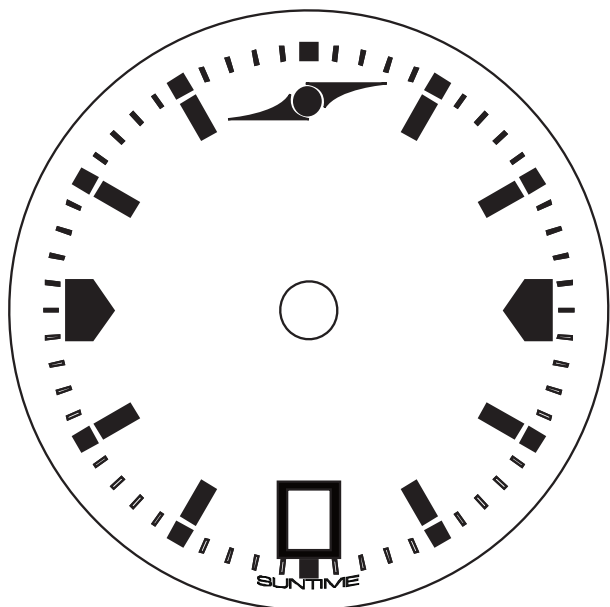

400% scale

QUICK TEMPLATE - LADIES

LADIES ANOCHROME DIAL WATCHES

5 Spot Color Capabilities. Four Color Process is available.

AnoChrome dial watches are available in 4 distinct styles. All styles can come with one of 9 colored dial options.

DIAL

Printable Area

WATCH OPTIONS

Dynasty

Sport Steel

Sport Leather

Executive

DIAL OPTIONS