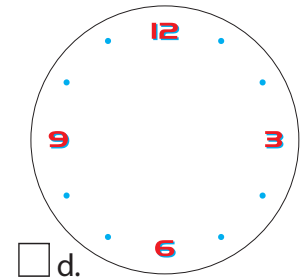

100% scale

QUICK TEMPLATE - ACLOCK

Full Bleed Print Area

Diameter 7.5 cm
Diameter 2.95 in.

Stock Dial Print Area

Diameter 5.7 cm
Diameter 2.24 in.

GRIPPER ALARM CLOCK

Four Color Process output with your choice of 5 brilliant color case combinations. Each alarm clock features a quartz movement, night vision light, and a crescendo snooze function.

Dial Designs

Stock dial indice colors can be changed to match the artwork.

Gripper Alarm Clock Colors

Red/Black

Red/Silver

Garnet/Gold

Royal Blue/Red

Orange/White