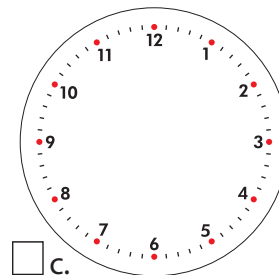

100% scale

QUICK TEMPLATE - ACLOCK

Full Bleed Print Area

Diameter 7.5 cm
Diameter 2.95 in.

Stock Dial Print Area

Diameter 5.7 cm
Diameter 2.24 in.

GRIPPER ALARM CLOCK

Four Color Process output with your choice of 5 brilliant color case combinations. Each alarm clock features a quartz movement, night vision light, and a crescendo snooze function.

Dial Designs

Stock dial indice colors can be changed to match the artwork.

a.

b.

c.

d.

Gripper Alarm Clock Colors

Red/Black

Red/Silver

Garnet/Gold

Royal Blue/Red

Orange/White

e.

LINKSWALKER
linkswalkerpromotions.com

SAGE/68236
asi/68301