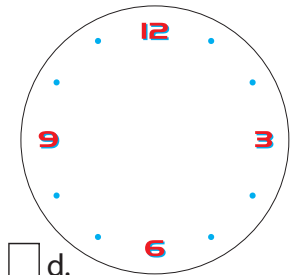

100% scale

QUICK TEMPLATE - ACLOCK

Full Bleed Print Area

Diameter 7.5 cm
Diameter 2.95 in.

Stock Dial Print Area

Diameter 5.7 cm
Diameter 2.24 in.

GRIPPER ALARM CLOCK

Four Color Process output with your choice of 5 brilliant color case combinations. Each alarm clock features a quartz movement, night vision light, and a crescendo snooze function.

Dial Designs

Stock dial indice colors can be changed to match the artwork.

a.

b.

c.

d.

Gripper Alarm Clock Colors

Red/Black

Red/Silver

Garnet/Gold

Royal Blue/Red

Orange/White

e.

LINKSWALKER
linkswalkerpromotions.com

SAGE/68236
asi/68301