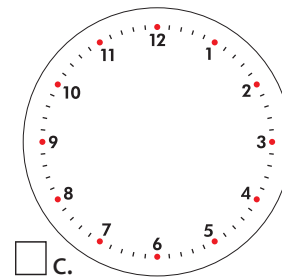

100% scale

QUICK TEMPLATE - ACLOCK

Full Bleed Print Area

Diameter 7.5 cm
Diameter 2.95 in.

Stock Dial Print Area

Diameter 5.7 cm
Diameter 2.24 in.

GRIPPER ALARM CLOCK

Four Color Process output with your choice of 5 brilliant color case combinations. Each alarm clock features a quartz movement, night vision light, and a crescendo snooze function.

Dial Designs

Stock dial indice colors can be changed to match the artwork.

Gripper Alarm Clock Colors

Red/Black

Red/Silver

Garnet/Gold

Royal Blue/Red

Orange/White